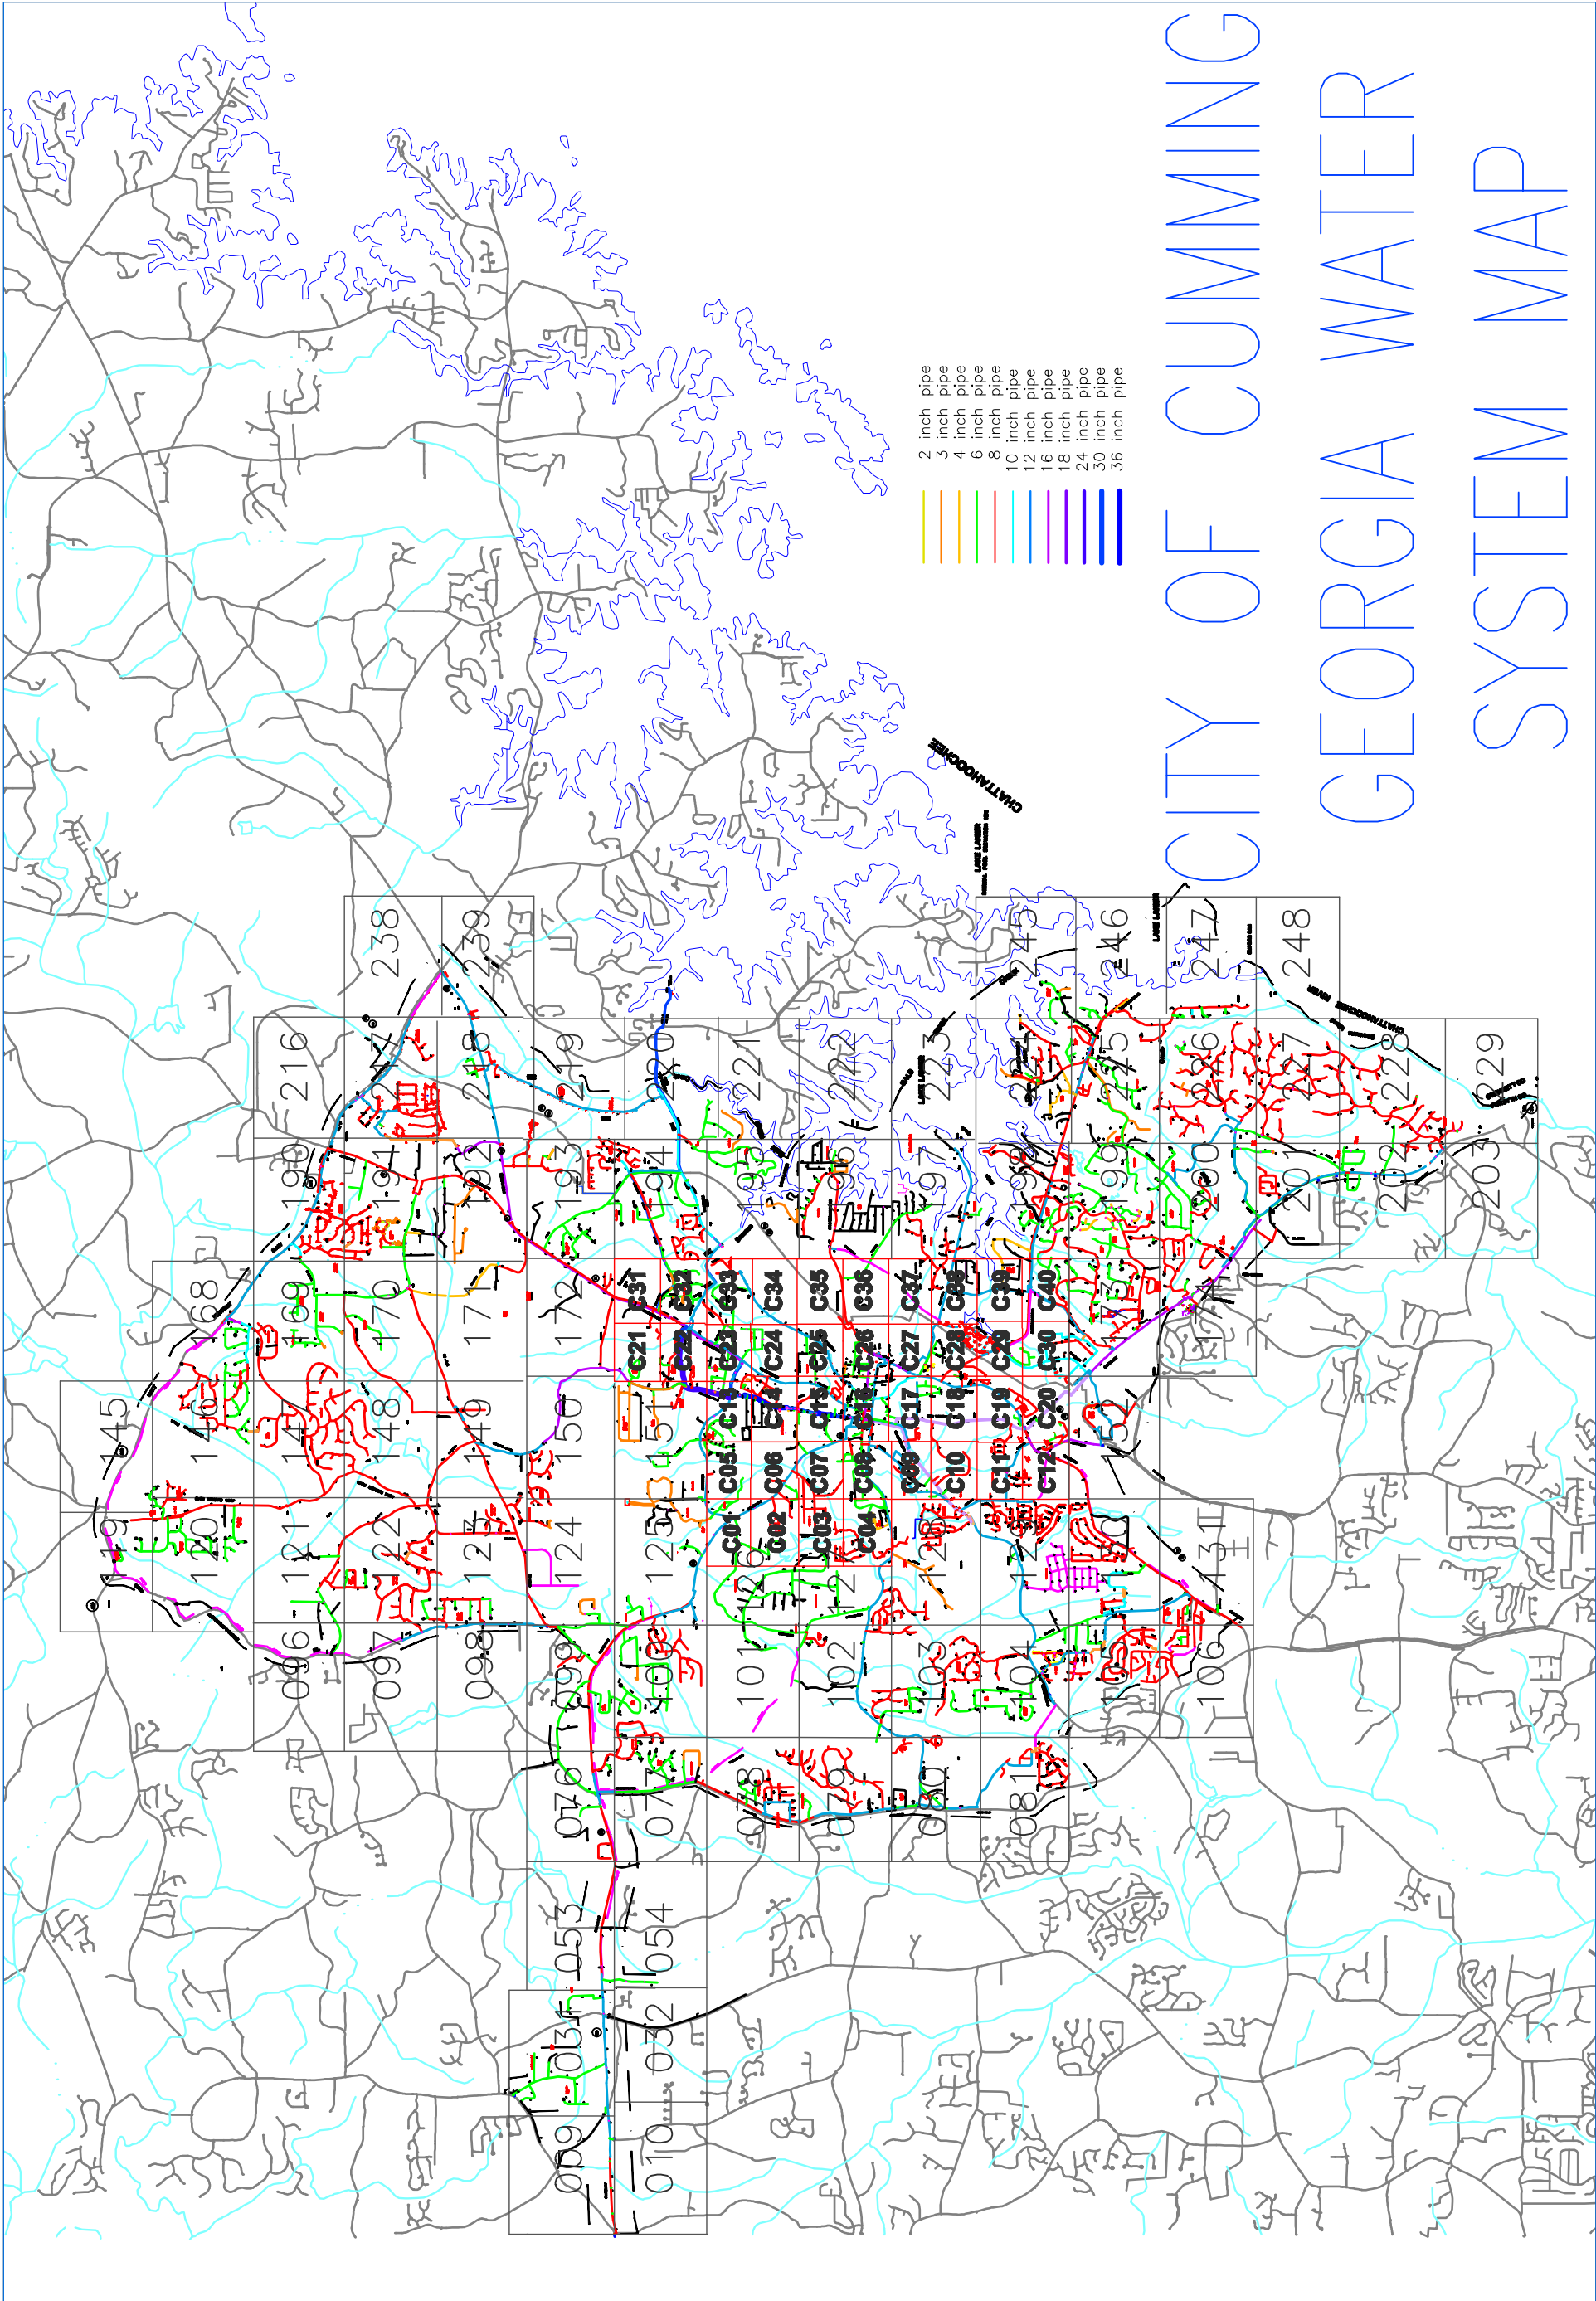

DEPARTMENT OF UTILITIES
ENGINEERING AND STORMWATER DIVISION
GIS BRANCH
100 MAIN STREET, CUMMING, GA 30040
(770) 781-2020

CITY OF CUMMING, GEORGIA
WATER SYSTEM MAP

REVISIONS
DATE
DEC 2008

CITY OF CUMMING
GEORGIA WATER
SYSTEM MAP